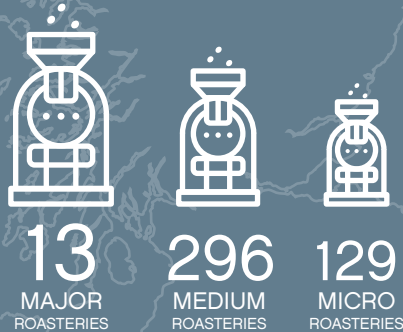

UK ROASTERY SEGMENT IN NUMBERS

SEGMENT SIZE

Est. number of coffee roasteries operating in the UK

 **438**

ROASTERY SCALE

Scale of UK roasteries

CAFÉ CONCEPTS

Amount of roasteries that have a café concept

 **39%**

MACHINE PARTNERSHIP

Amount of roasteries with an espresso machine partner

 **74%**

ETHICAL COFFEE

Amount of roasteries with ethical certification or direct trade policy

 **62%**

[ORDER HERE](#)