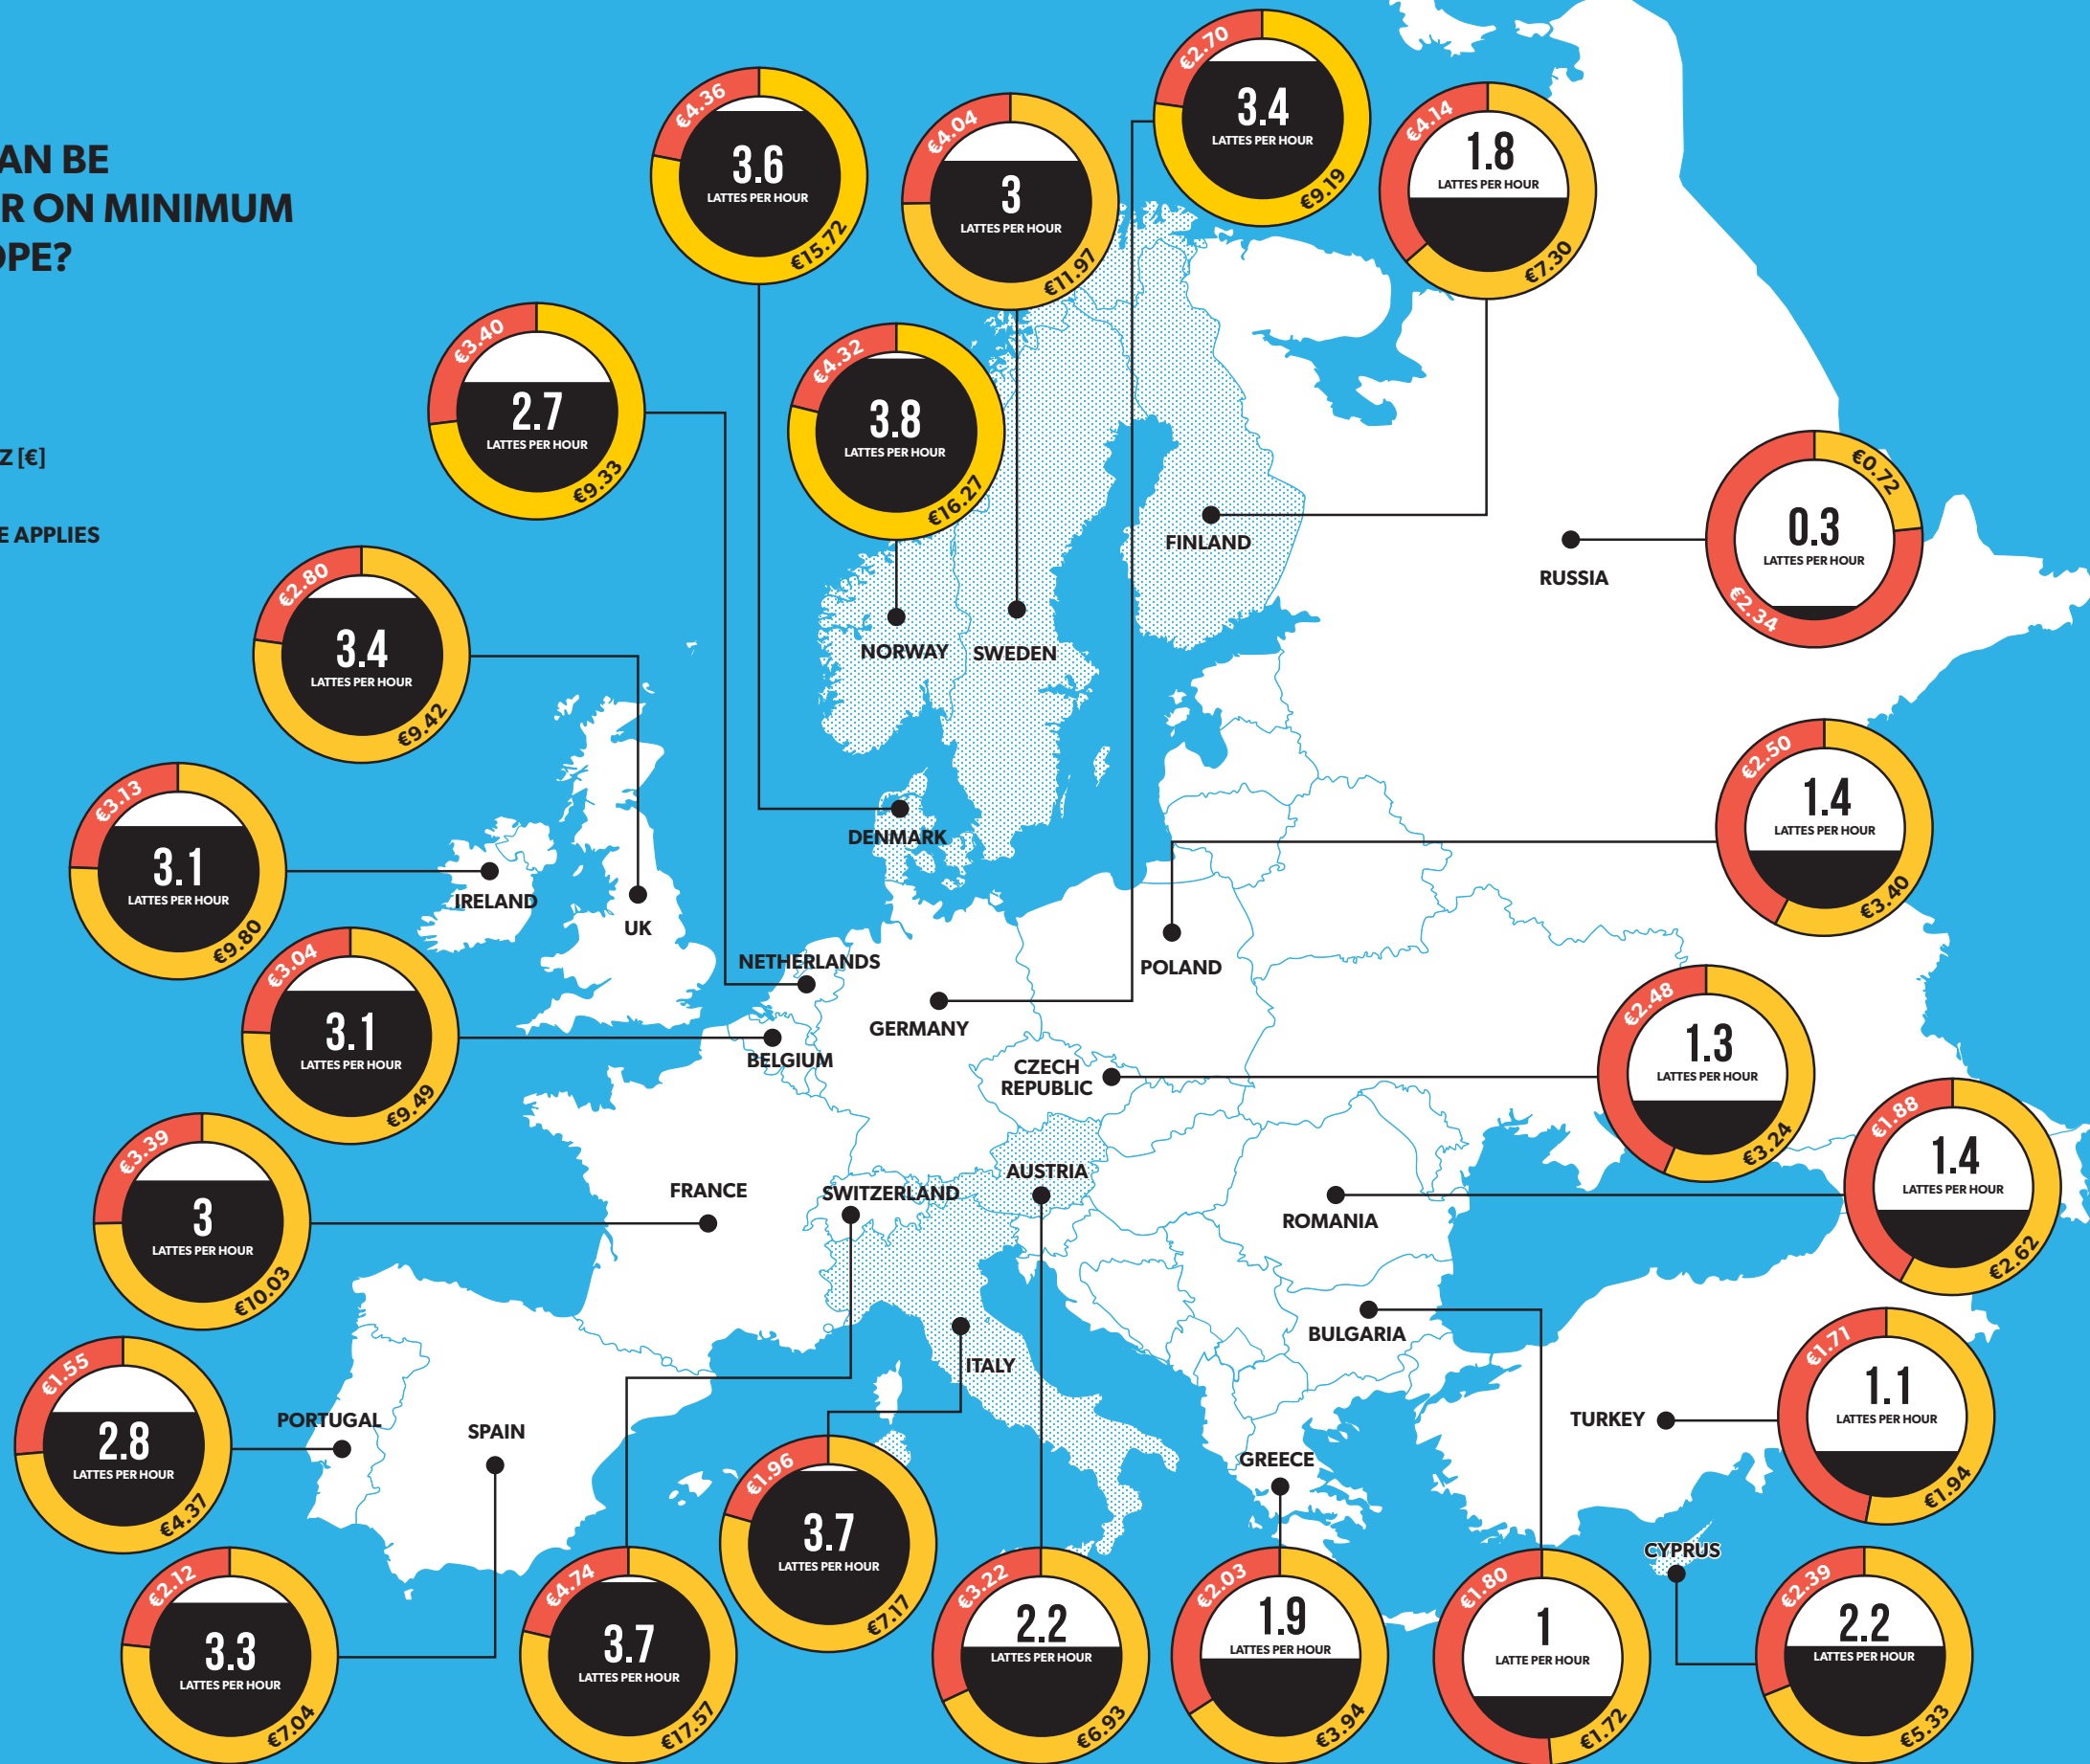

EUROPEAN LATTE INDEX

HOW MANY LATTES CAN BE PURCHASED PER HOUR ON MINIMUM WAGES ACROSS EUROPE?

-  MINIMUM WAGE/HR* [€]
-  AVERAGE LATTE PRICE** - 12OZ [€]
-  NO NATIONAL MINIMUM WAGE APPLIES
Wage data sourced from:

Austria, Denmark
minimum-wage.org
Cyprus
wageindicator.org
Finland
eurofound.europa.eu
Italy
mondo-prestiti.it
Norway
lifeinnorway.net
Sweden
checkinprice.com

*For monthly minimum wages a 40-hour week is assumed